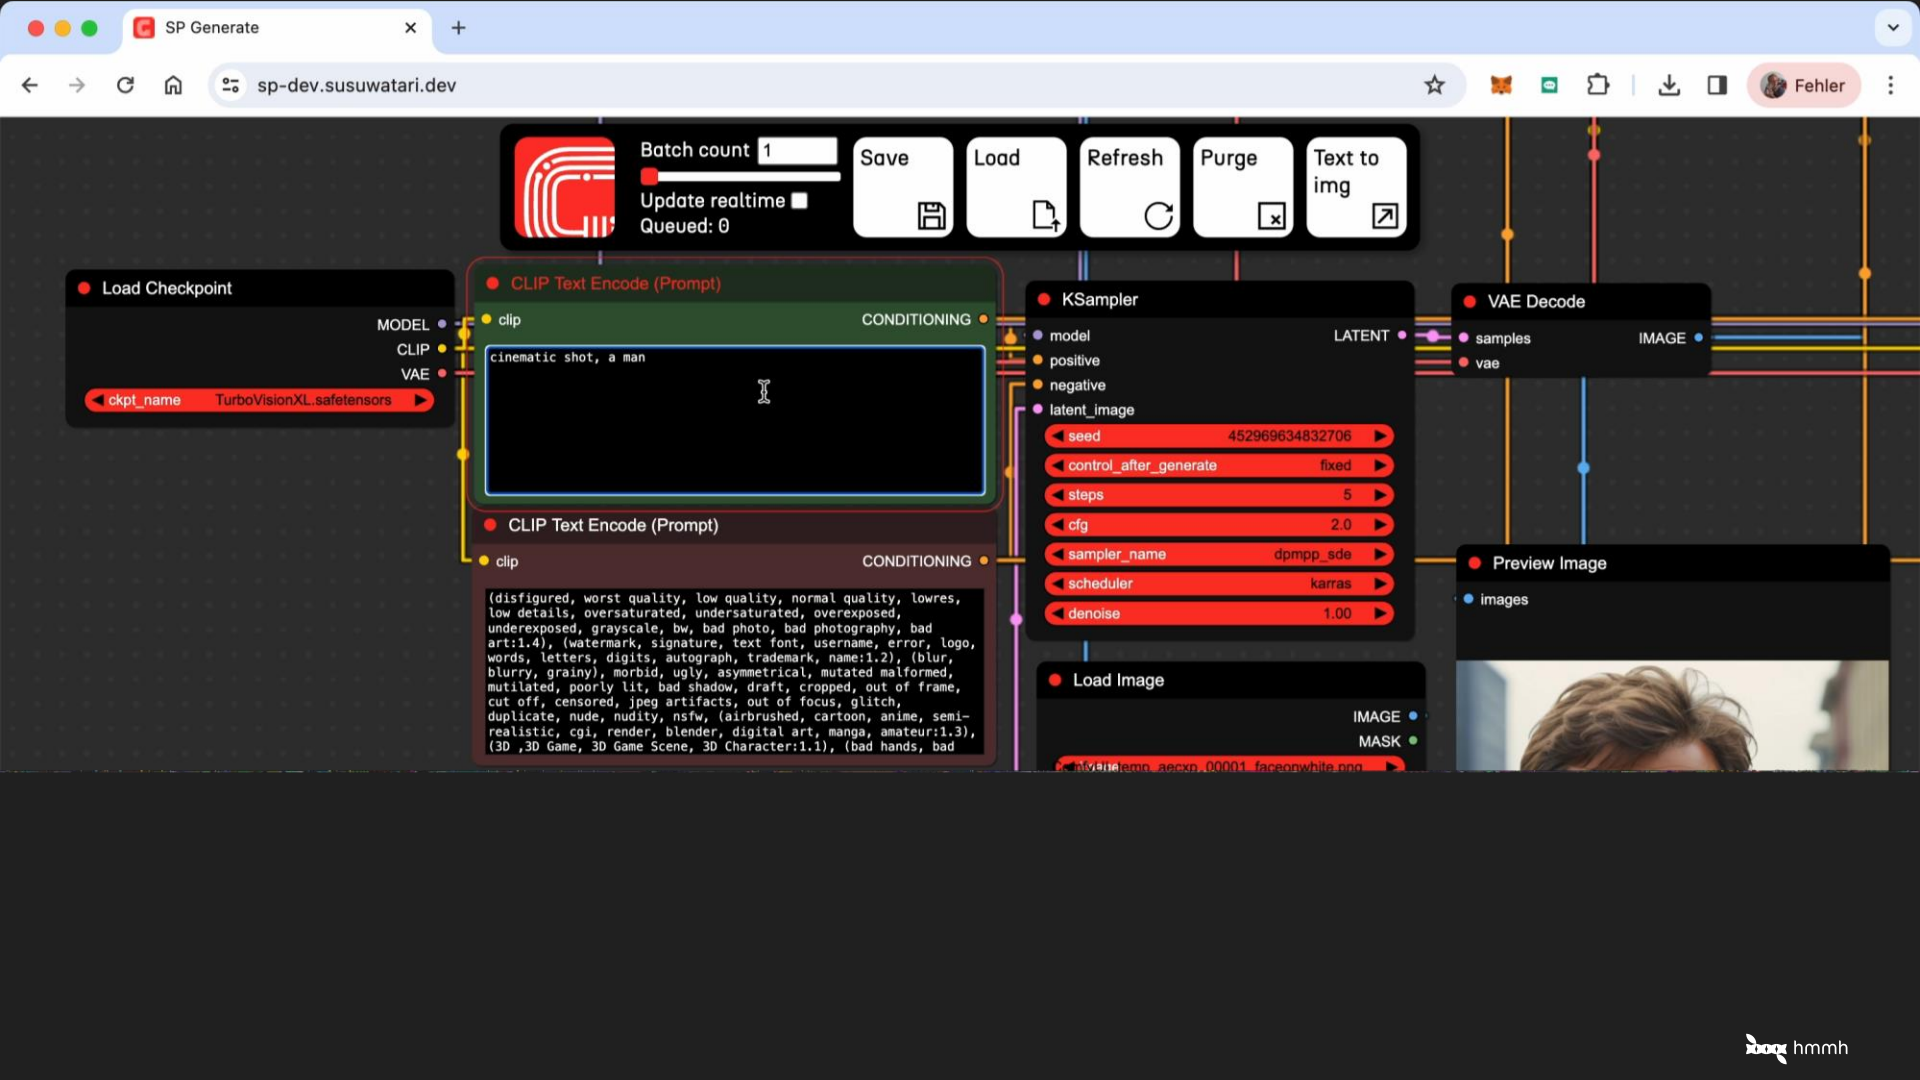

More emotion...

Batch count

Update realtime

Queued: 0

Save Load Refresh Purge Text to img

Load Checkpoint

MODEL CLIP VAE

ckpt_name TurboVisionXLsafetensors